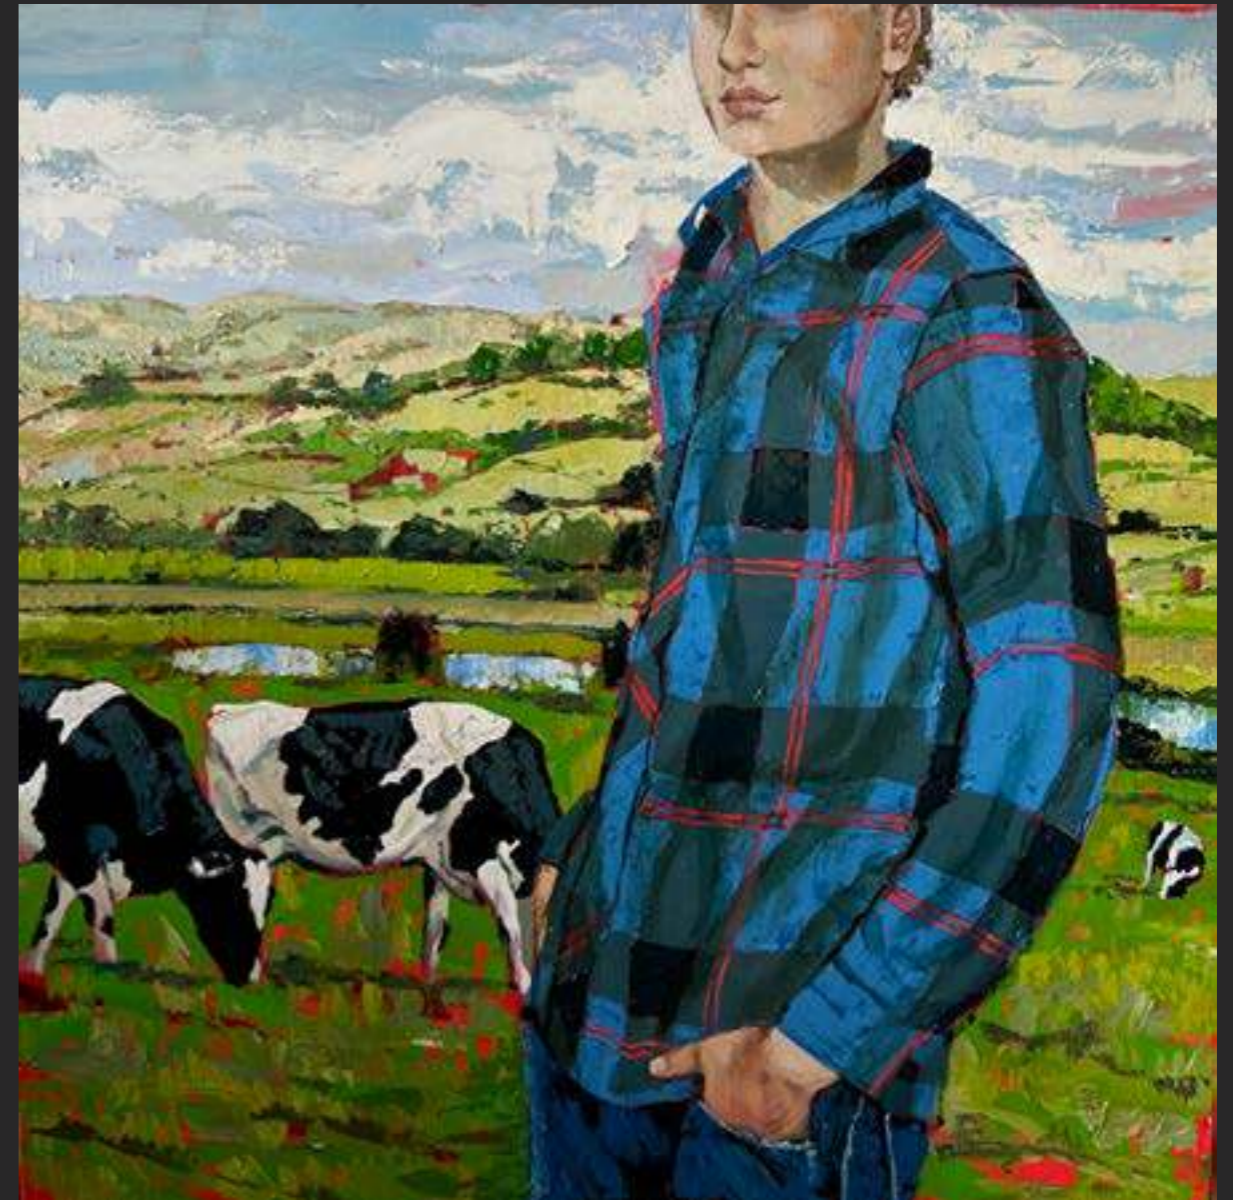

HEART LAND

By Sophie Gralton

Oil on Canvas
122 X 122 cm

$9,800 INC GST
$980 every month for 10 months with Art Money

BUY NOW

GALLERY ALCHEMY

www.galleryalchemy.com
[@thegalleryalchemy](https://www.instagram.com/thegalleryalchemy)