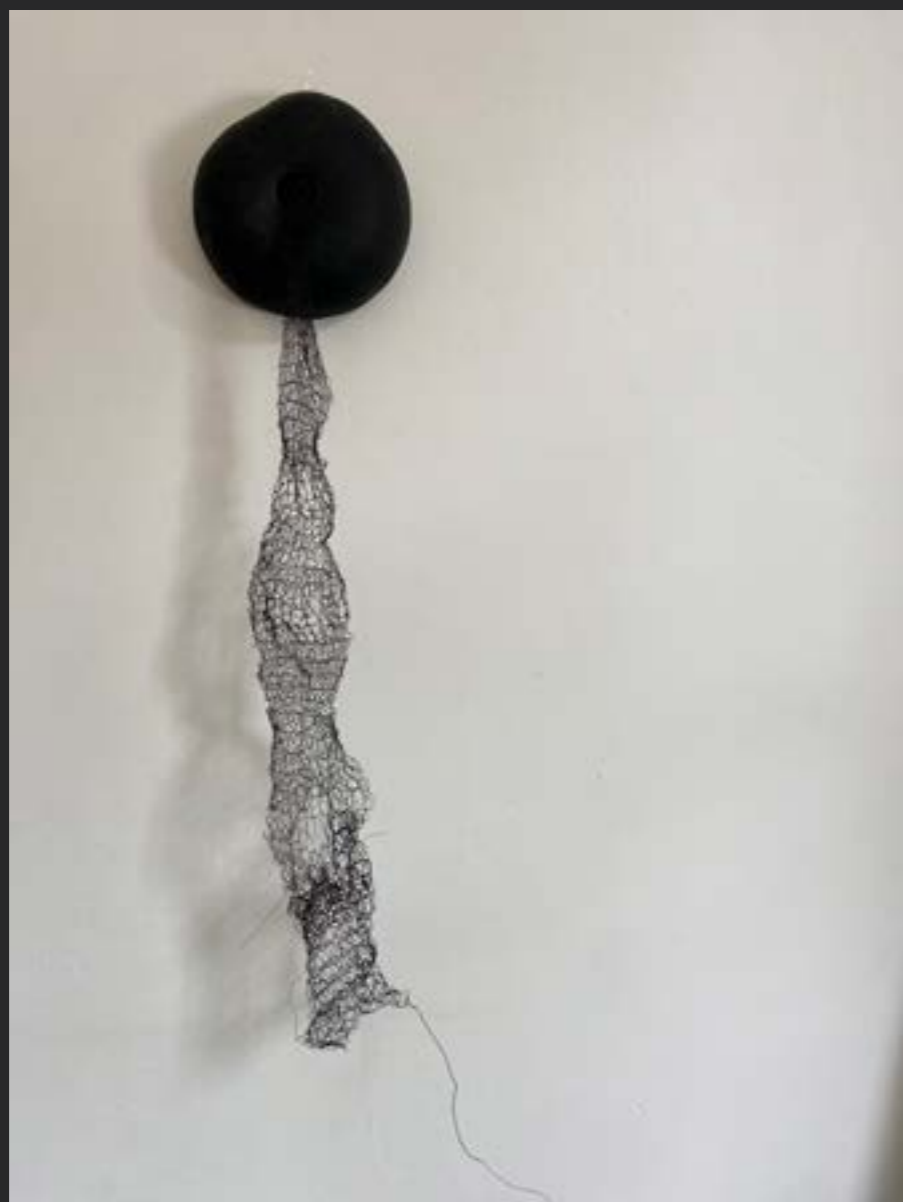

ESCAPE II

BY Brooke Munro

Gourd with reclaimed wire

26 x 95cm

$600 INC GST

$60 every month for 10 months with Art Money

BUY NOW

GALLERY ALCHEMY

www.galleryalchemy.com
[@thegalleryalchemy](https://www.instagram.com/thegalleryalchemy)